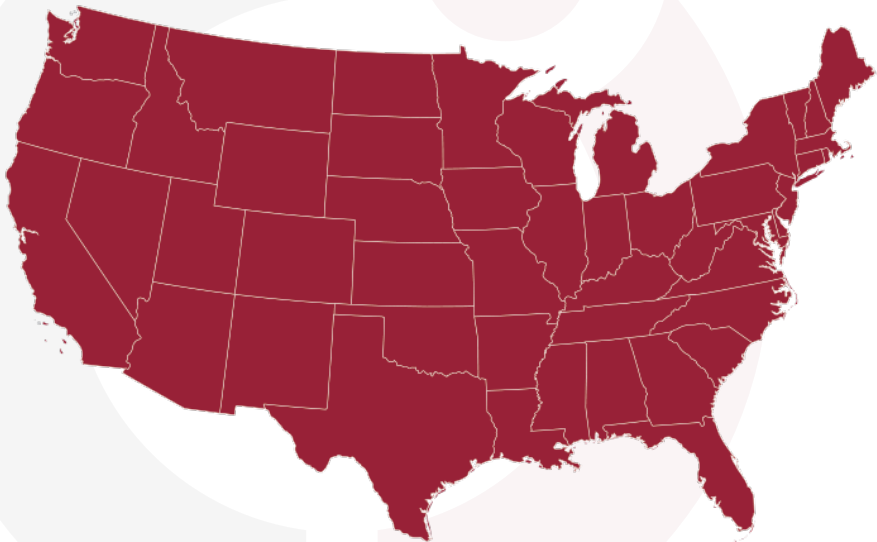

CAPITAL INVESTIGATING

Coverage Area *Boots on the ground*

Phone 877.637.1880 | Fax 877.637.1881 | Corporate Office PO Box 4997 | Manchester, NH 03108

www.capitalinvestigating.com *The Insured's Choice - Finest in the Field*

CAPITAL INVESTIGATING

Coverage Area

*National Coverage for All
Social Media & Desktop Investigations*

Investigator

Multi-lingual Investigator

Phone 877.637.1880 | Fax 877.637.1881 | Corporate Office PO Box 4997 | Manchester, NH 03108