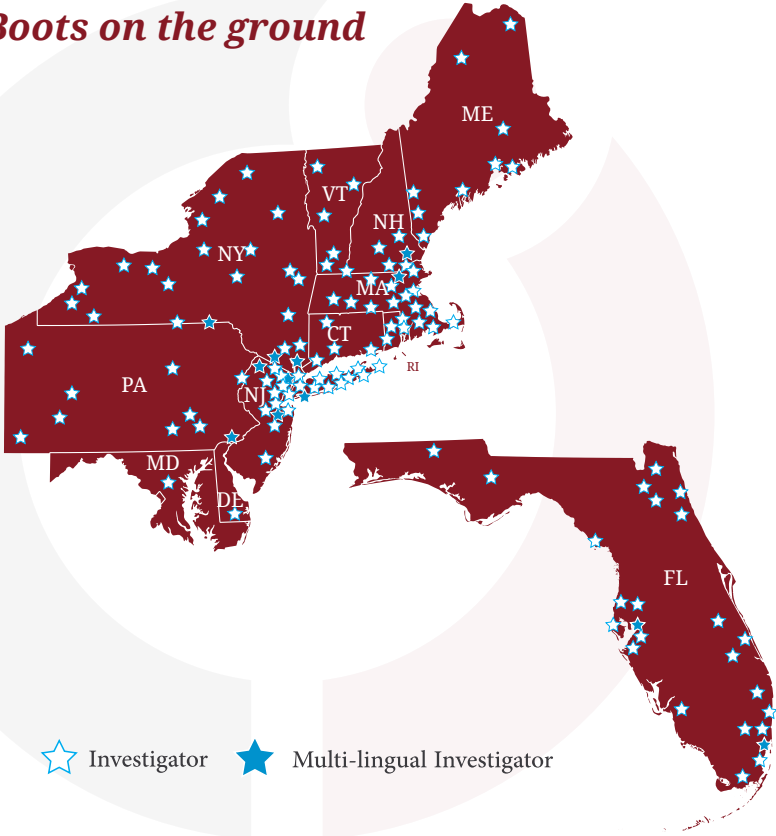

CAPITAL INVESTIGATING

Coverage Area *Boots on the ground*

Phone 877.637.1880 | Fax 877.637.1881 | Corporate Office PO Box 4997 | Manchester, NH 03108

www.capitalinvestigating.com *The Insured's Choice - Finest in the Field*